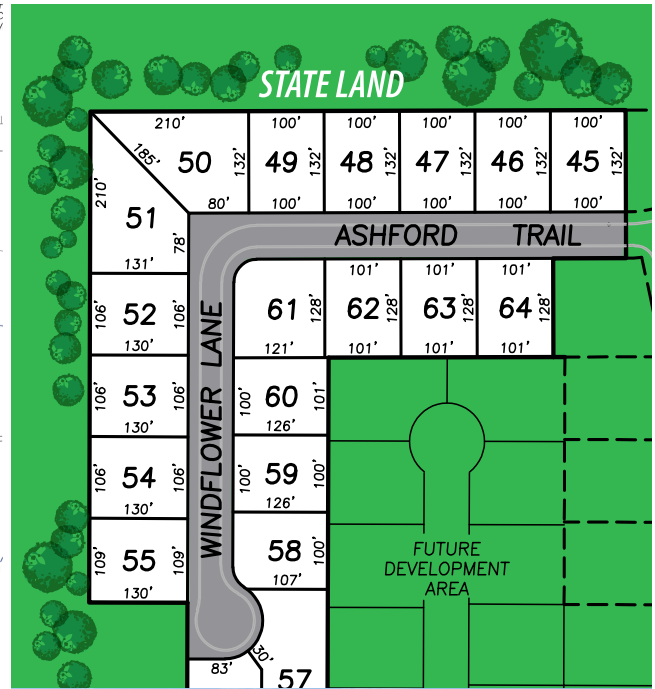

# HIGH END CUSTOM HOMES & CONDOS IN PORTAGE SCHOOL DISTRICT. SEVERAL MODELS UNDER CONSTRUCTION STARTING FROM \$475,000 AND UP.

**NEW CONSTRUCTION HOMES & CONDOS | PRIVATE WOODED LOTS  
2/3 CAR GARAGES | WALKOUT/DAYLIGHT LOTS**

**TODD ROBERTS, BUILDER | 269-217-2096 | TMRBUILDERS.COM**